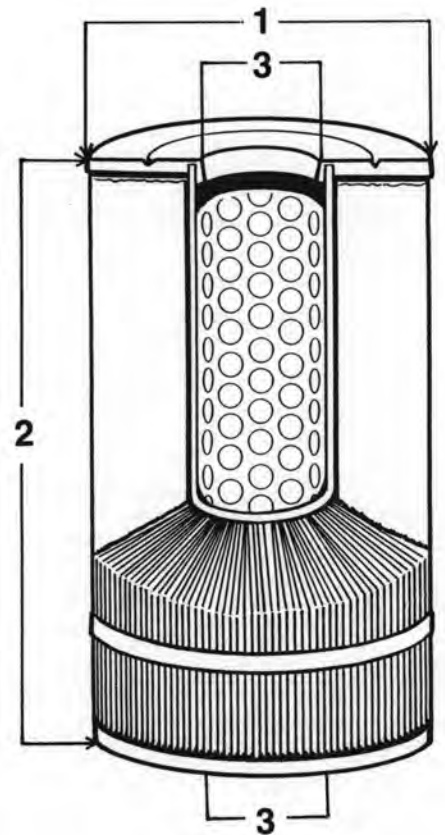

# HOW TO FIND A FILTER CARTRIDGE REPLACEMENT USING THE UNICEL REPLACEMENT GUIDE

1. Measure the outside diameter of the cartridge (in inches, +/- 1/32").
2. Measure the cartridge length (in inches, +/- 1/16") including end caps but excluding any handles or other extensions. Unicel recommends measuring through the center (if possible) rather than along the outside edge.
3. Identify the cartridge outside edge end cap configuration using the chart on the opposing page. If the top and/or bottom is "open," measure the inside diameter (in inches, +/- 1/32") of the top and/or bottom.
4. Record the OEM name and model of the filter the cartridge came out of (if possible).
5. Count the number of pleats (+/- 2) and note whether there is a center core or not.