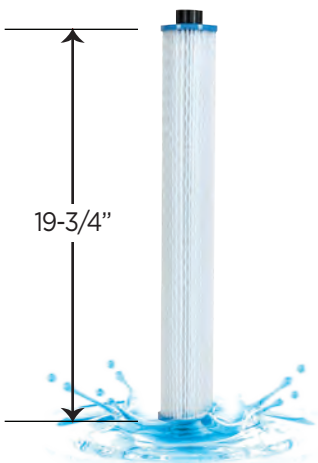

CLEANABLE + REUSABLE = ECONOMICAL

Clearly the **BEST**

POOL & SPA FILL FILTERS

Filter Your Water Before it Enters Your Pool or Spa

C-2698

8 Square Feet of Filter Area.
Ideal for In-Ground Pools
or Swim Spas